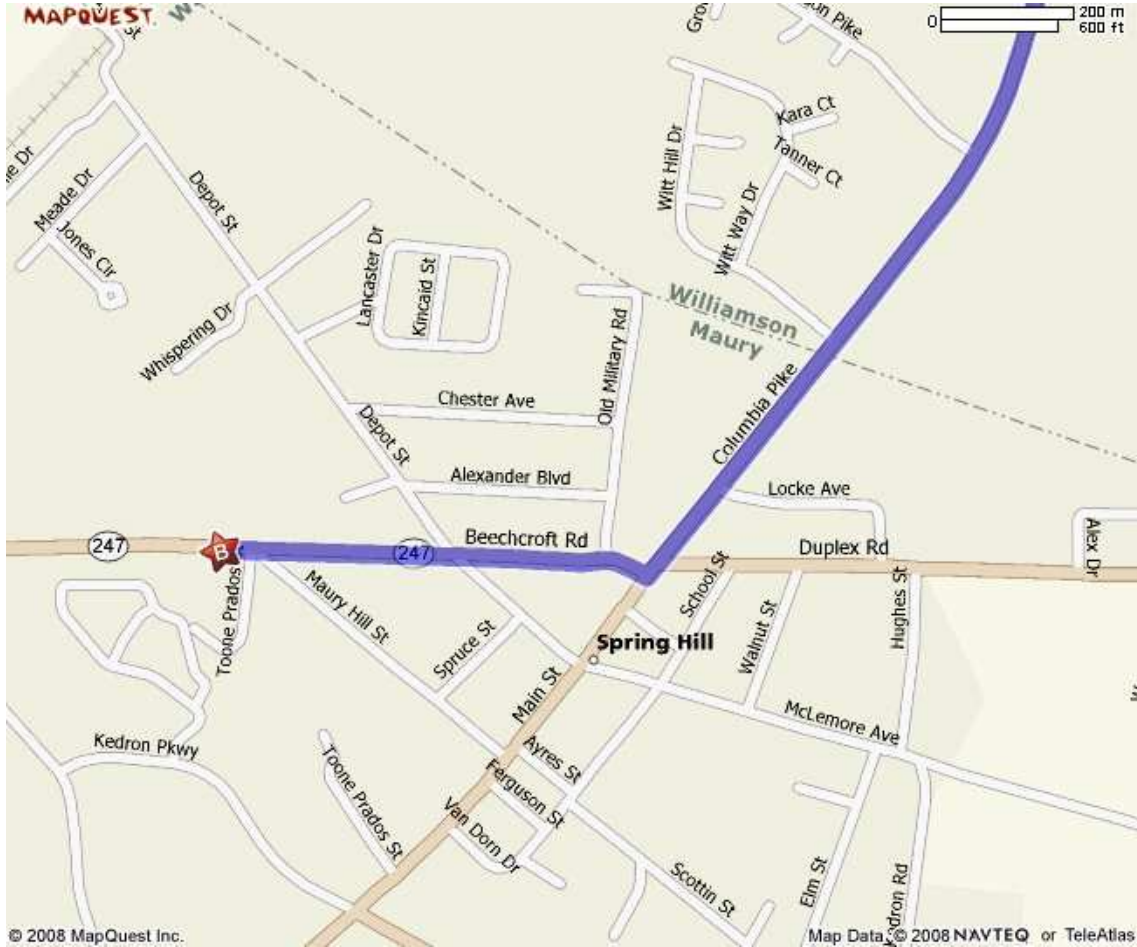

Build #83 - Gamble Family Build

400 Beechcroft Rd.

Spring Hill, TN 37174

From Cool Springs/65 South:

-  I-65 S
 -  Take the TN-840 exit, EXIT 59, toward KNOXVILLE.
 -  Merge onto TN-840 W via EXIT 59B.
 -  Take the US-31 exit, EXIT 28, toward COLUMBIA/FRANKLIN.
 -  Turn LEFT onto COLUMBIA PIKE/US-31/TN-6.
 -  Turn RIGHT onto BEECHCROFT RD/TN-247.
 -  END
- End at 400 Beechcroft Rd Spring Hill, TN 37174-2475